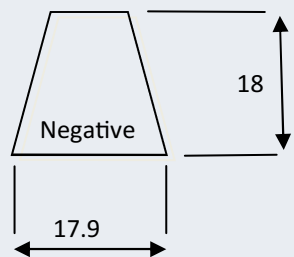

DUCELLIER 004L

Standard DIN terminal

Length	Width	Height
205	175	225

Capacity @ 20hr	50 ah
CCA (EN)	350 amps
Reserve capacity	75 mins
Bench charge rate	5 amps

No Charge Level Indicator
Sealed and Maintenance Free
Calcium/Calcium Construction