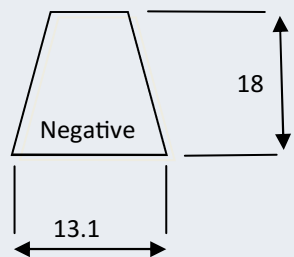

# MONBAT FORMULA 058

Japanese JIS terminal

Length	Width	Height
238	129	227

Capacity @ 20hr	45 ah
CCA (EN)	330 amps
Reserve capacity	58 mins
Bench charge rate	5 amps

<b>Charge Level Indicator</b>
<b>Sealed and Maintenance Free</b>
<b>Calcium/Calcium Construction</b>