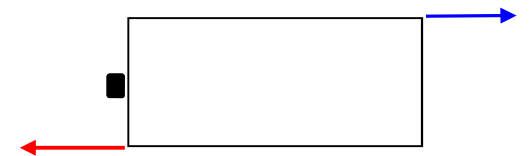

Easystart Motorcycle Battery

6N2-2A

Voltage	Capacity @ 10hr	Length	Width	Height	Weight
6v	2ah	70mm	47mm	96mm	0.5kg

Battery is dry charged and comes with a measured bottle of acid. A short charge after filling is advised to assist the battery to its' full capacity.