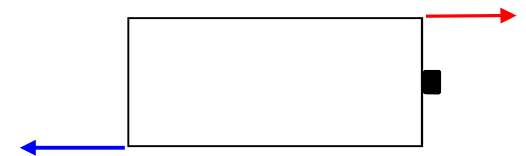

Easystart Motorcycle Battery

6N4-2A-2

Voltage	Capacity @ 10hr	Length	Width	Height	Weight
6v	4ah	71mm	71mm	96mm	0.8kg

Battery is dry charged and comes with a measured bottle of acid. A short charge after filling is advised to assist the battery to its' full capacity.