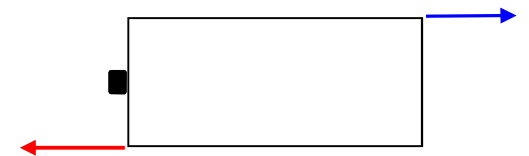

Easystart Motorcycle Battery

6N4-2A-4

Voltage	Capacity @ 10hr	Length	Width	Height	Weight
6v	4ah	71mm	71mm	96mm	0.8kg

Battery is dry charged and comes with a measured bottle of acid. A short charge after filling is advised to assist the battery to its' full capacity.