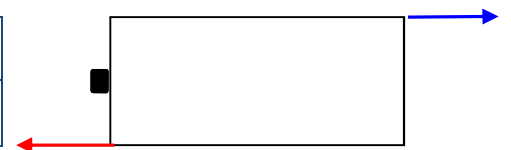

## Easystart Motorcycle Battery

6N4B-2A-4

Voltage	Capacity @ 10hr	Length	Width	Height	Weight
6v	4ah	102mm	48mm	96mm	1.0kg

Battery is dry charged and comes with a measured bottle of acid. A short charge after filling is advised to assist the battery to its' full capacity.