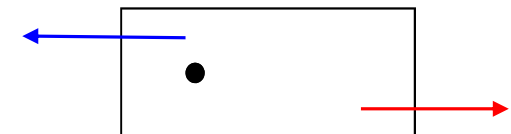

## Easystart Motorcycle Battery

6N6-1B

Voltage	Capacity @ 10hr	Length (mm)	Width (mm)	Height (mm)	Weight (kg)
6v	6ah	71mm	71mm	105mm	0.8kg

Battery is dry charged and comes with a measured bottle of acid. A short charge after filling is advised to assist the battery to its' full capacity