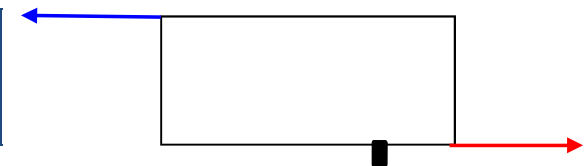

Easystart Motorcycle Battery

6N6-1C

Voltage	Capacity @ 10hr	Length (mm)	Width (mm)	Height (mm)	Weight (kg)
6v	6ah	71mm	71mm	105mm	0.8kg

Battery is dry charged and comes with a measured bottle of acid. A short charge after filling is advised to assist the battery to its' full capacity