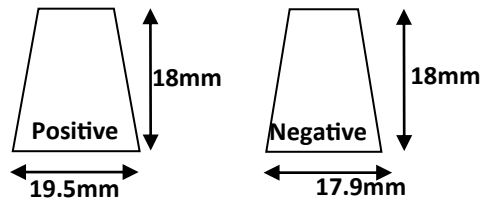

Monbat Enhanced Flooded Battery - 019

Part Number—EF10-019

Length	Width	Height
353mm	175mm	190mm
Capacity Ah	90 Ah	
CCA (EN)	820 Amps	
Reserve capacity	165 Minutes	

- New EFB technology
- Excellent for conventional Start-Stop systems
- High Cycling performance
- Improved charged acceptance
- Long service life