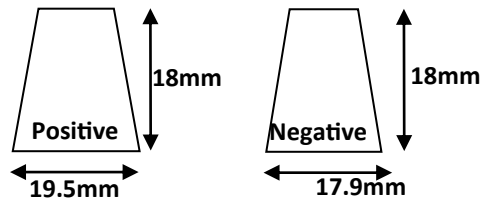

Monbat Enhanced Flooded Battery - 075

Part Number—EF4-075

Length	Width	Height
242mm	175mm	190mm
Capacity Ah	60 Ah	
CCA (EN)	500 Amps	
Reserve capacity	100 Minutes	

- New EFB technology
- Excellent for conventional Start-Stop systems
- High Cycling performance
- Improved charged acceptance
- Long service life