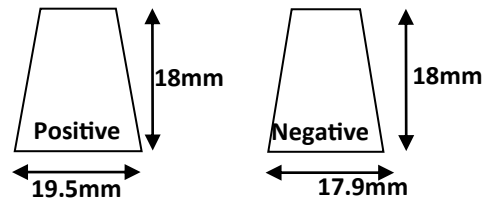

Monbat Enhanced Flooded Battery - 096

Part Number—EF6-096

Length	Width	Height
278mm	175mm	190mm
Capacity Ah	70 Ah	
CCA (EN)	680 Amps	
Reserve capacity	130 Minutes	

- New EFB technology
- Excellent for conventional Start-Stop systems
- High Cycling performance
- Improved charged acceptance
- Long service life