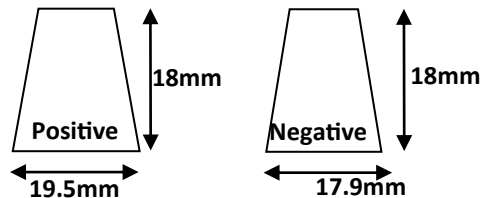

Monbat Enhanced Flooded Battery - 096L

Part Number—EF8-096L

Length	Width	Height
310mm	175mm	190mm
Capacity Ah	80 Ah	
CCA (EN)	720 Amps	
Reserve capacity	135 Minutes	

- New EFB technology
- Excellent for conventional Start-Stop systems
- High Cycling performance
- Improved charged acceptance
- Long service life