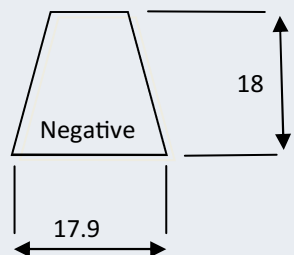

MONBAT FORMULA 002L

Standard DIN terminal

Length	Width	Height
165	175	190

Capacity @ 20hr	40ah
CCA (EN)	300 amps
Reserve capacity	48 mins
Bench charge rate	4 amps

No Charge Level Indicator
Low Maintenance battery
Calcium/Calcium Construction