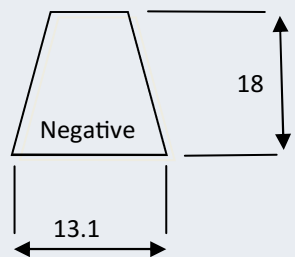

# MONBAT FORMULA 055

Japanese JIS terminal

Length	Width	Height
197	128	227

Capacity @ 20hr	35 ah
CCA (EN)	300 amps
Reserve capacity	48 mins
Bench charge rate	4 amps

<b>Charge Level Indicator</b>
<b>Sealed and Maintenance Free</b>
<b>Calcium/Calcium Construction</b>