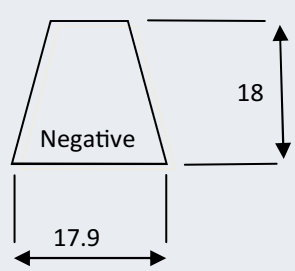

MONBAT FORMULA 088

Standard DIN terminal

Length	Width	Height
257	172	215

Capacity @ 20hr	70 ah
CCA (EN)	540 amps
Reserve capacity	135 mins
Bench charge rate	7 amps

Charge Level Indicator
Sealed and Maintenance Free
Calcium/Calcium Construction