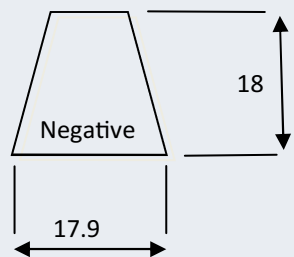

# MONBAT FORMULA 089

Standard DIN terminal

Length	Width	Height
257	172	215

Capacity @ 20hr	70ah
CCA (EN)	540 amps
Reserve capacity	135 mins
Bench charge rate	7 amps

<b>Charge Level Indicator</b>
<b>Sealed and Maintenance Free</b>
<b>Calcium/Calcium Construction</b>