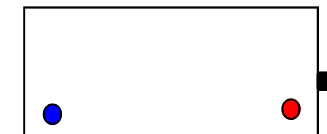

## Exide Motorcycle Battery

YB14L-B2

Voltage	Capacity @ 10hr	Length (mm)	Width (mm)	Height (mm)	Weight (kg)
12v	14ah	134mm	89mm	166mm	4.6kg

Battery is dry charged and comes with a measured bottle of acid. A short charge after filling is advised to assist the battery to its' full capacity