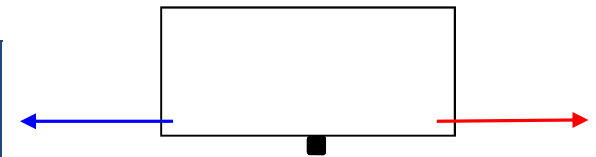

## Easystart Motorcycle Battery

YB2.5L-C

Voltage	Capacity @ 10hr	Length (mm)	Width (mm)	Height (mm)	Weight (kg)
12v	2.5ah	80mm	70mm	105mm	1.0kg

Battery is dry charged and comes with a measured bottle of acid. A short charge after filling is advised to assist the battery to its' full capacity