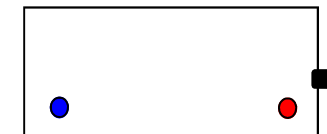

Easystart Motorcycle Battery

YB5L-B

Voltage	Capacity @ 10hr	Length (mm)	Width (mm)	Height (mm)	Weight (kg)
12v	5ah	120mm	60mm	130mm	2.0kg

Battery is dry charged and comes with a measured bottle of acid. A short charge after filling is advised to assist the battery to its' full capacity