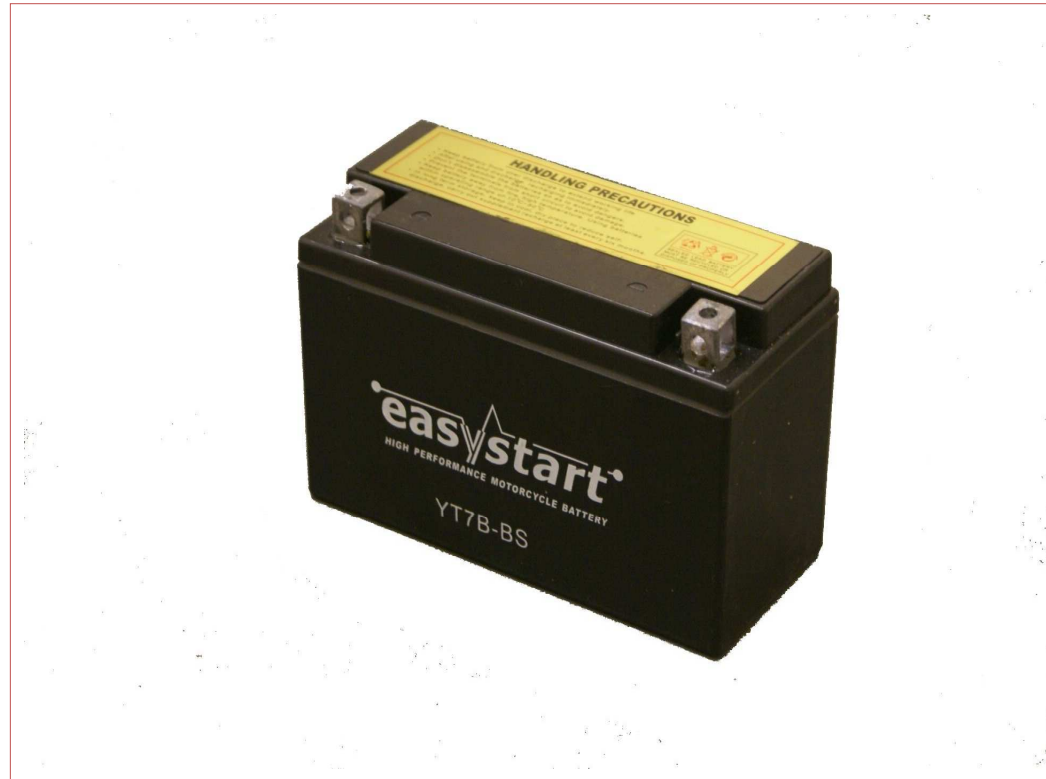

Easystart Motorcycle Battery

YT7B-4

Voltage	Capacity @ 10hr	Length (mm)	Width (mm)	Height (mm)	Weight (kg)
12v	6.5ah	150mm	65mm	93mm	2.7kg

Battery is an AGM battery, factory filled and charged. It is advised to give a short charge before commissioning to replace any lost during storage.